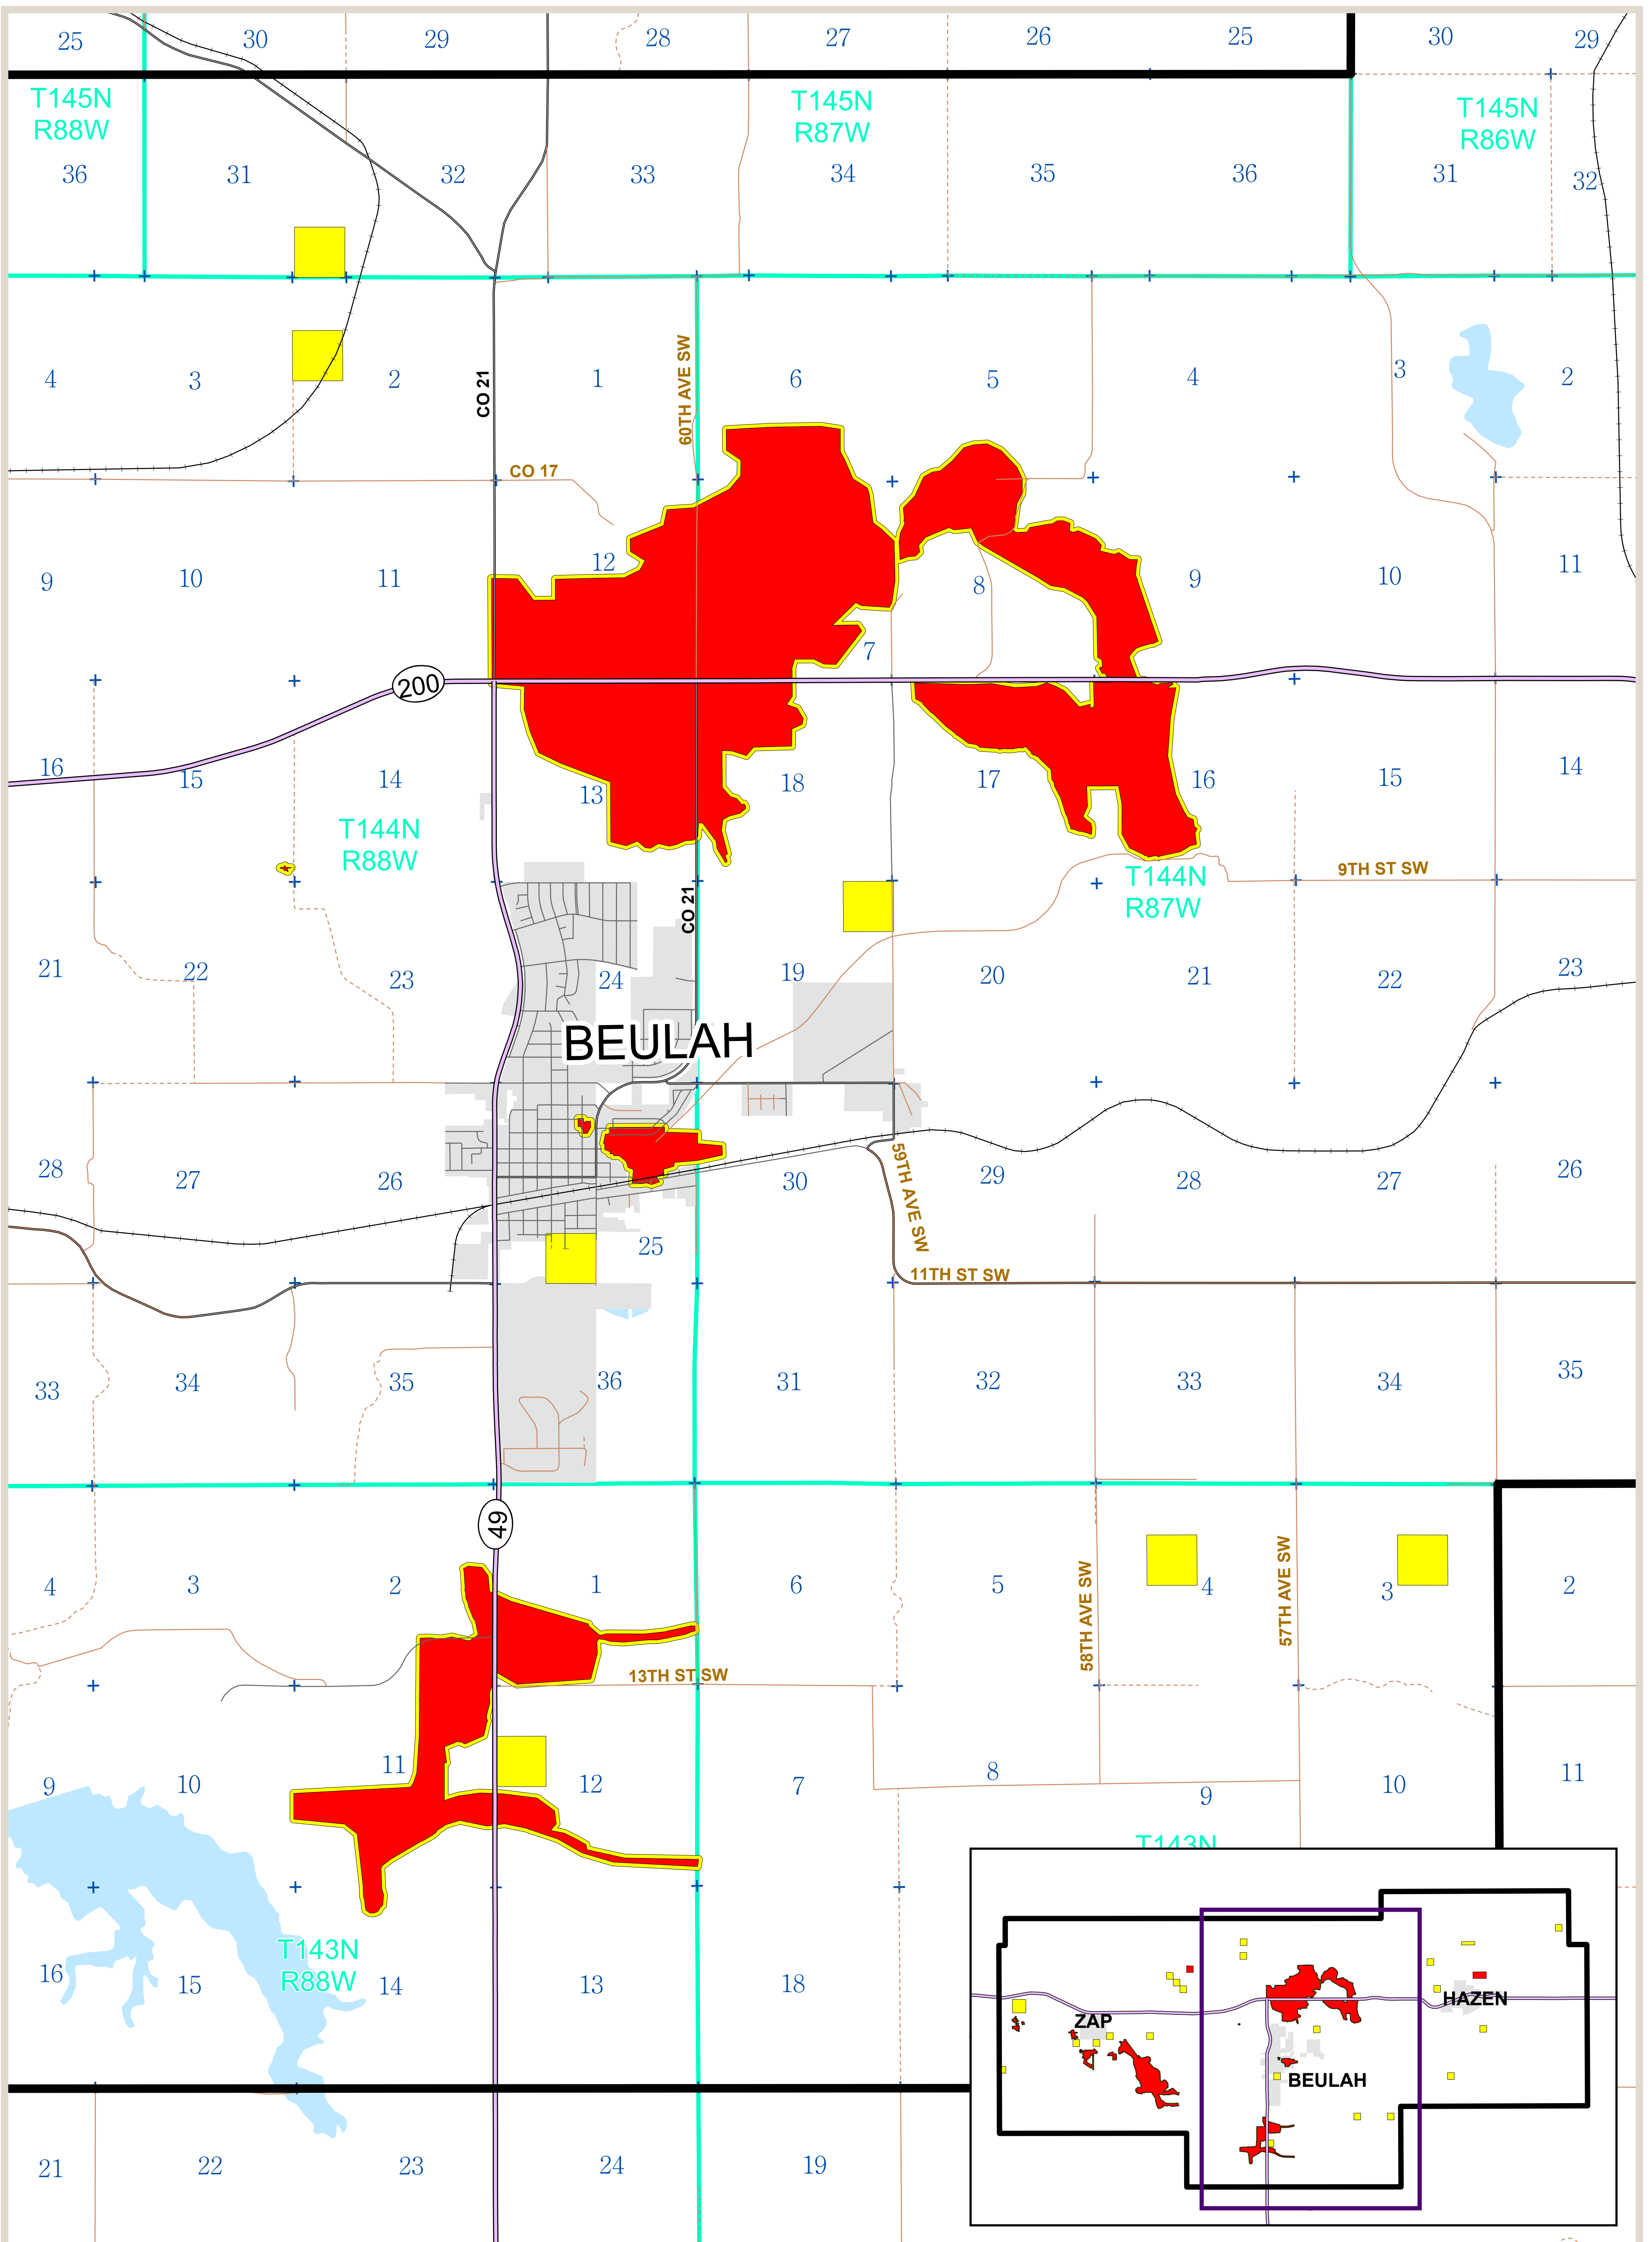

BEULAH

Abandoned Mine Lands Historical Inventory

- High Confidence Mining Footprint
- Low Confidence Mining Footprint
- Area of Interest

North Dakota
Public Service Commission

Abandoned Mine Lands Division
April 17, 2014

0 0.25 0.5 1 Miles