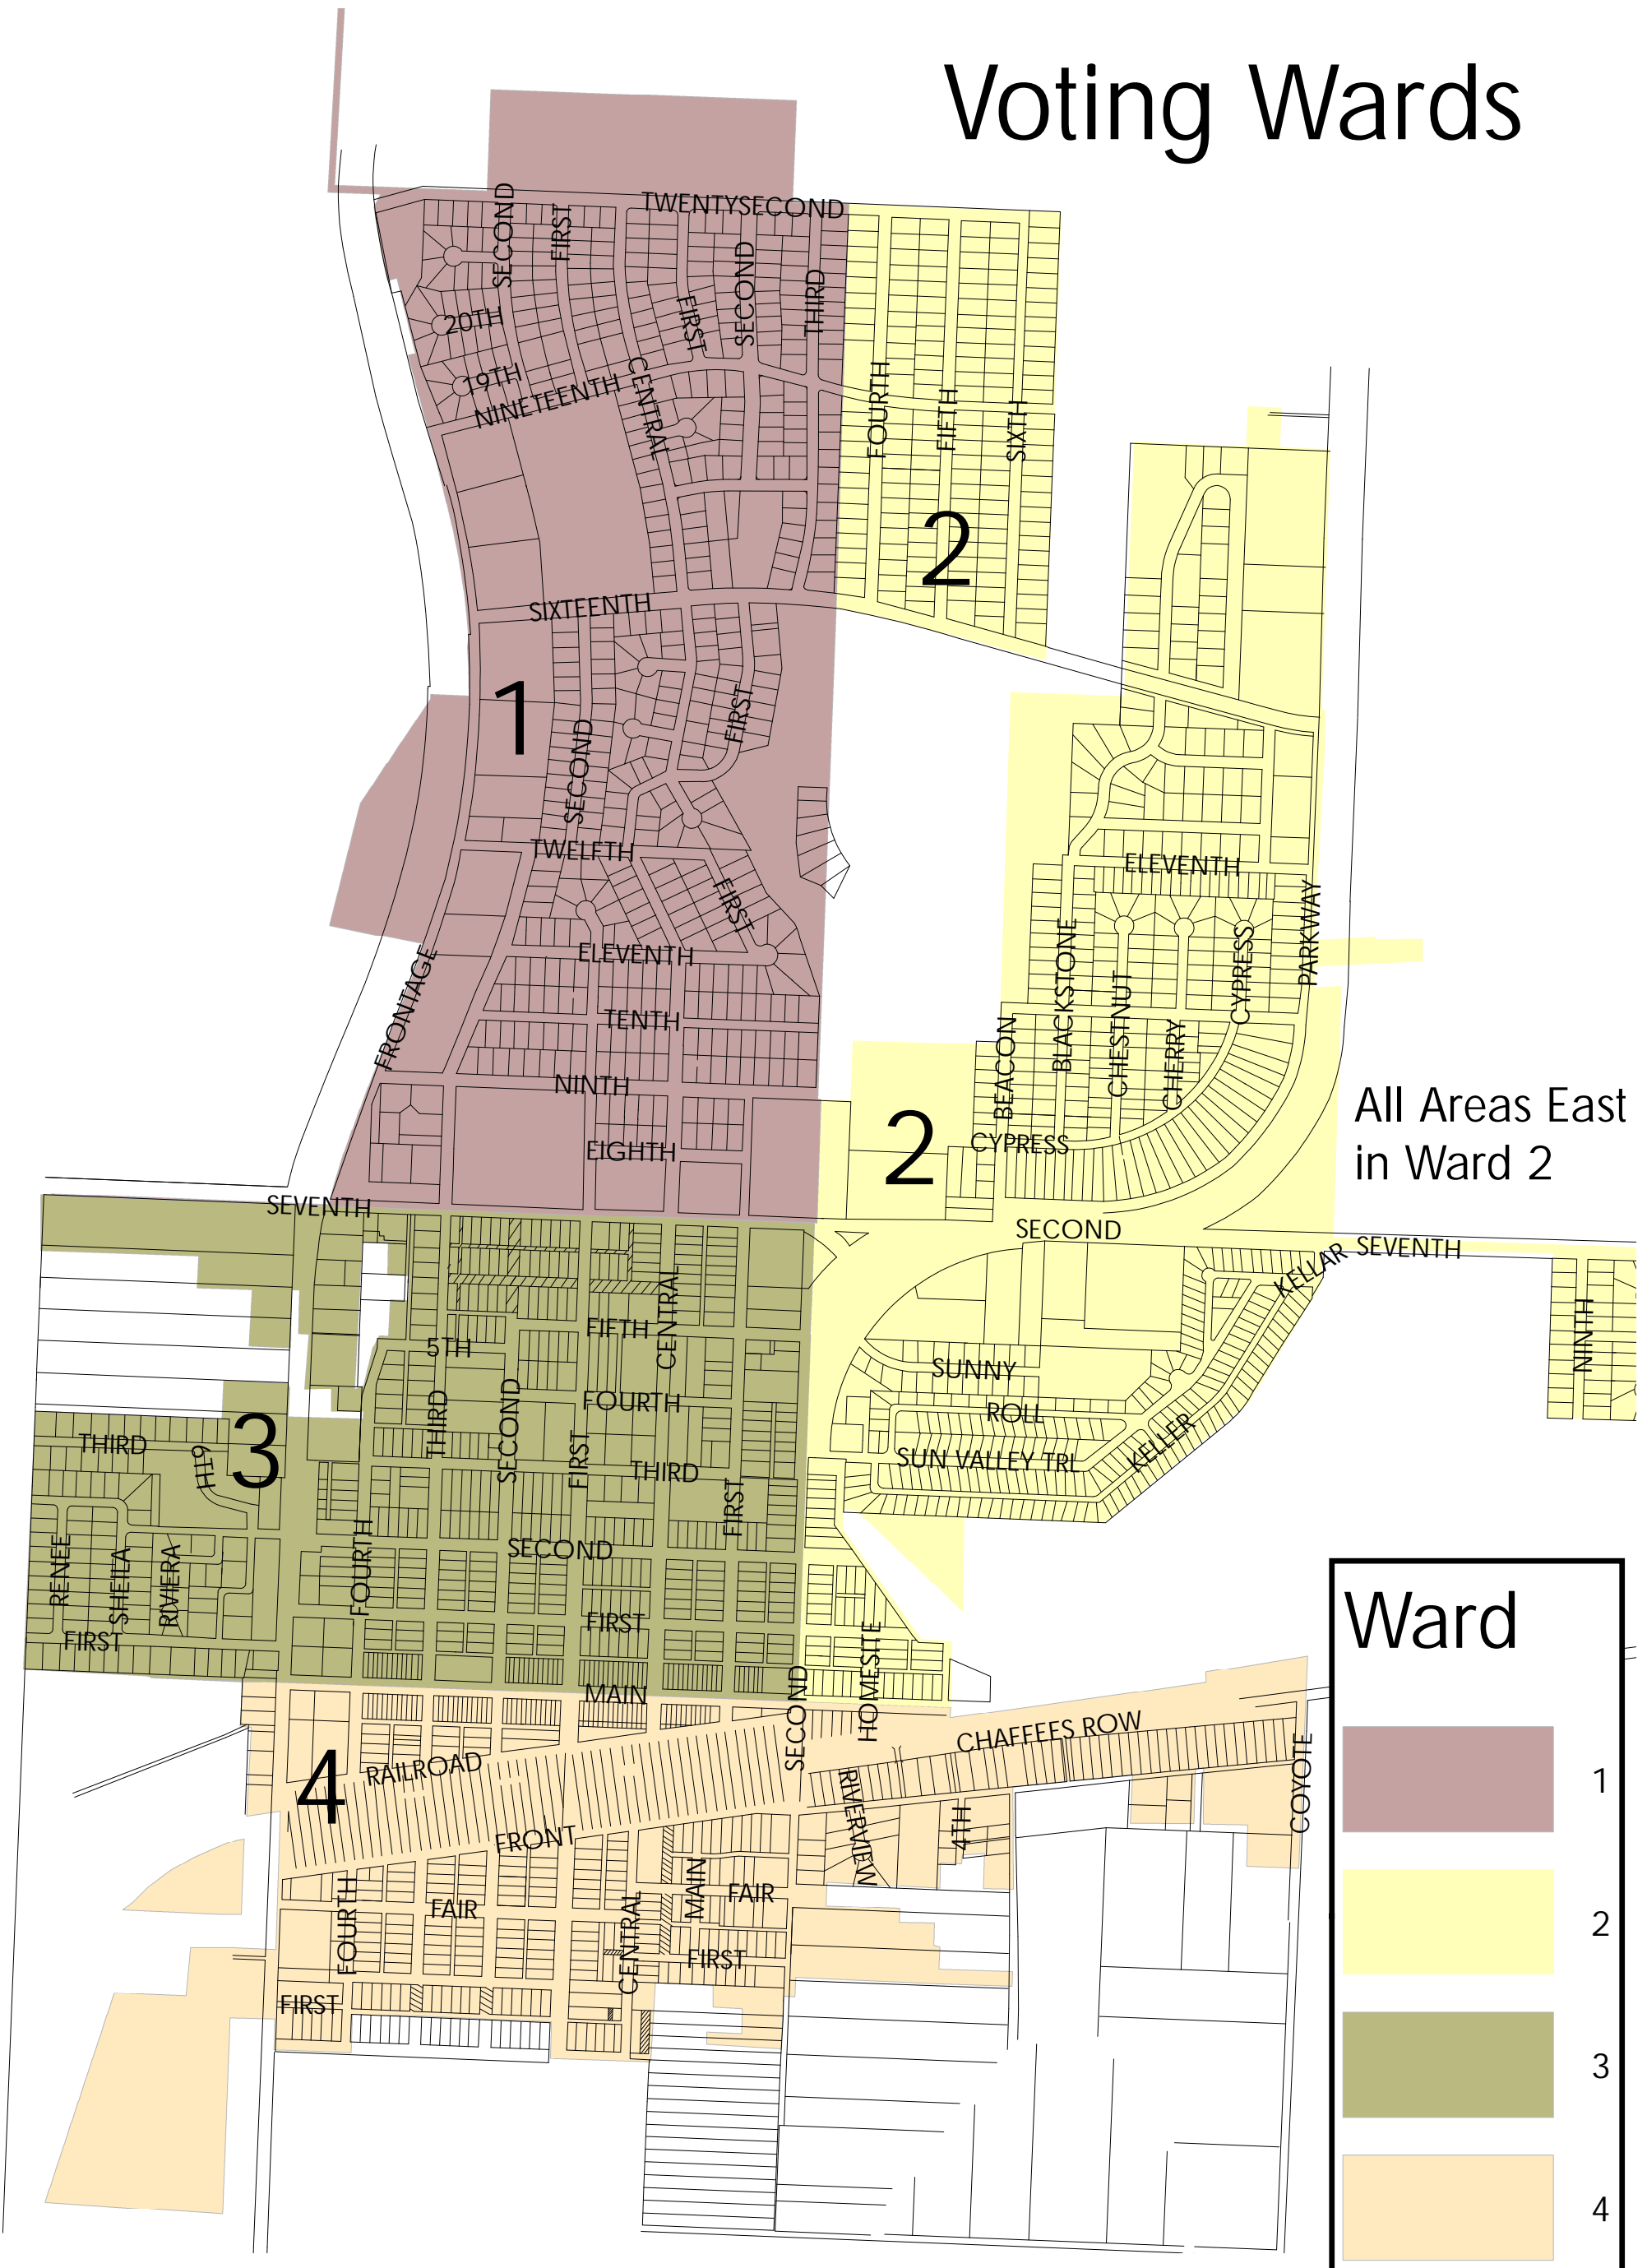

# Voting Wards

Beulah,  
North Dakota

Country Club Estates Addition in Ward 4